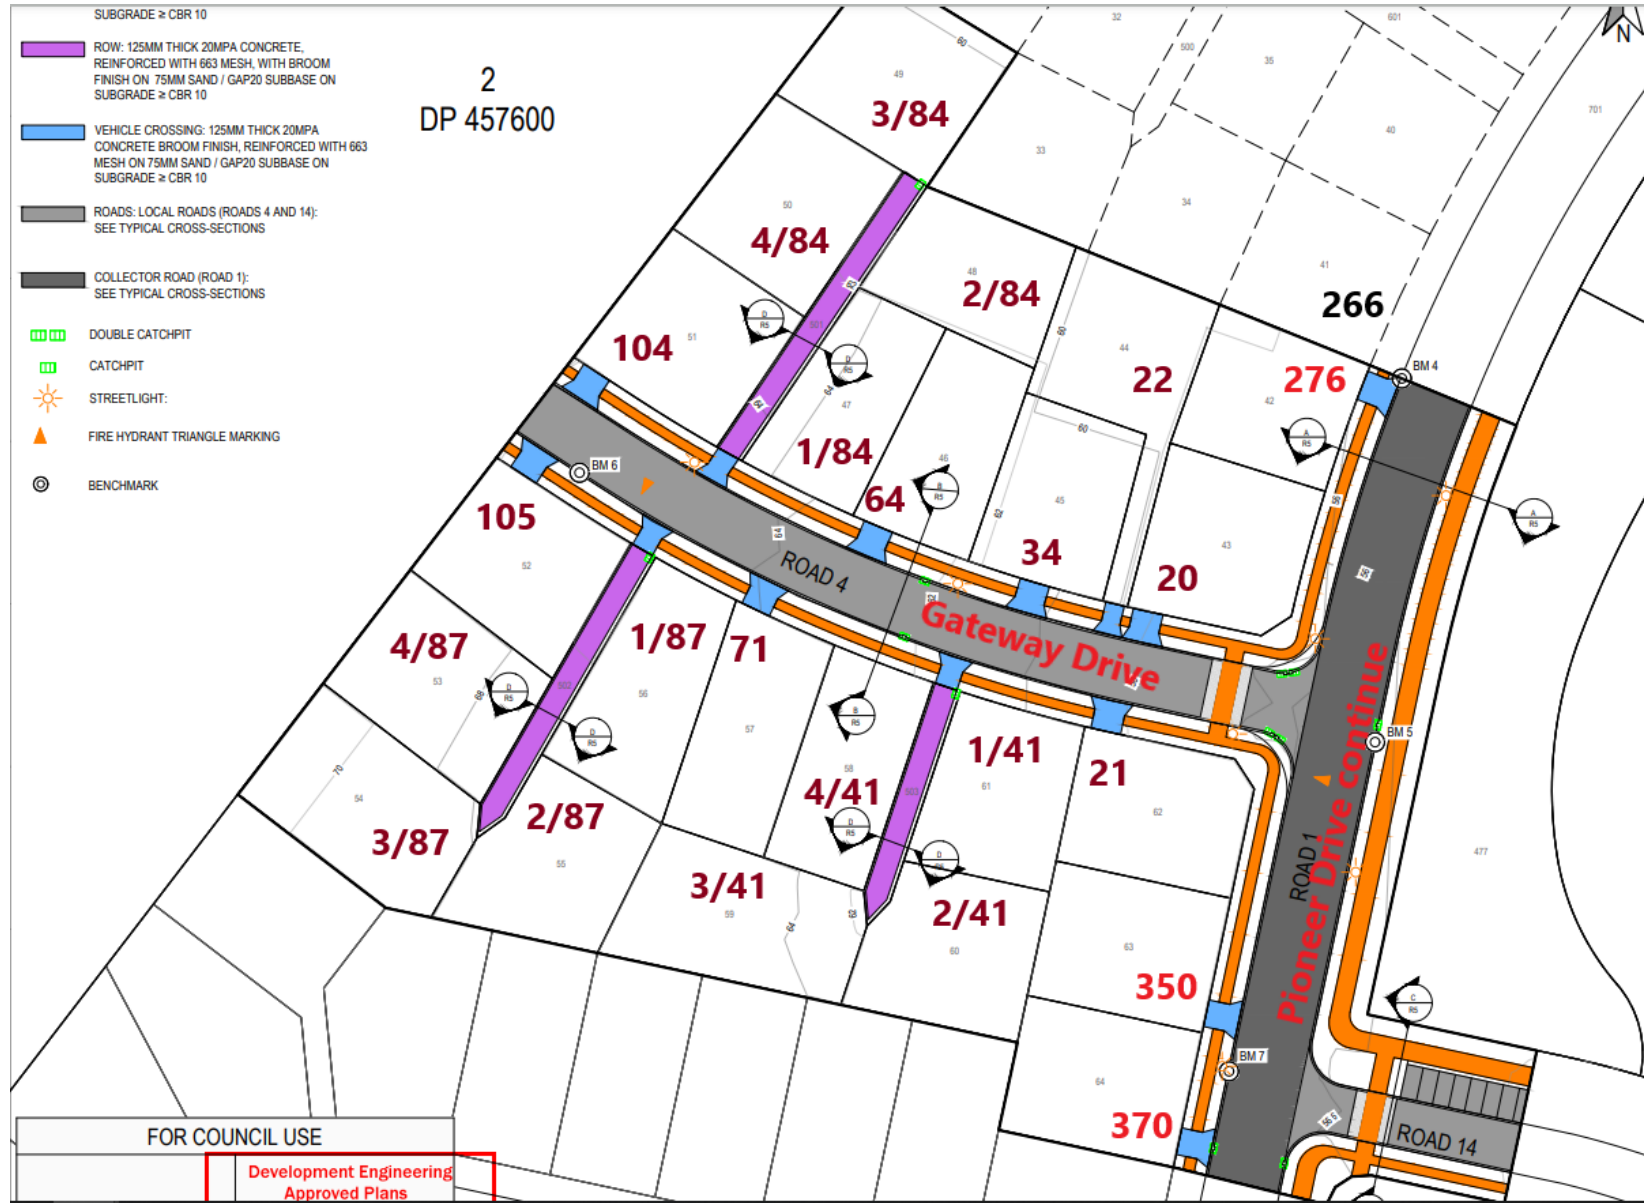

Frontier Estate Stage 3 Numbering – SP/0171/20

Lot 42 – 276 Pioneer Drive
Lot 43 – 20 Gateway Drive
Lot 44 – 22 Gateway Drive
Lot 45 – 34 Gateway Drive
Lot 46 – 64 Gateway Drive
Lot 47 – 1/84 Gateway Drive
Lot 48 – 2/84 Gateway Drive
Lot 49 – 3/84 Gateway Drive
Lot 50 – 4/84 Gateway Drive
Lot 51 – 104 Gateway Drive
Lot 52 – 105 Gateway Drive
Lot 53 – 4/87 Gateway Drive
Lot 54 – 3/87 Gateway Drive
Lot 55 – 2/87 Gateway Drive
Lot 56 – 1/87 Gateway Drive
Lot 57 – 71 Gateway Drive
Lot 58 – 4/41 Gateway Drive
Lot 59 – 3/41 Gateway Drive
Lot 60 – 2/41 Gateway Drive
Lot 61 – 1/41 Gateway Drive
Lot 62 – 21 Gateway Drive
Lot 63 – 350 Pioneer Drive
Lot 61 – 370 Pioneer Drive